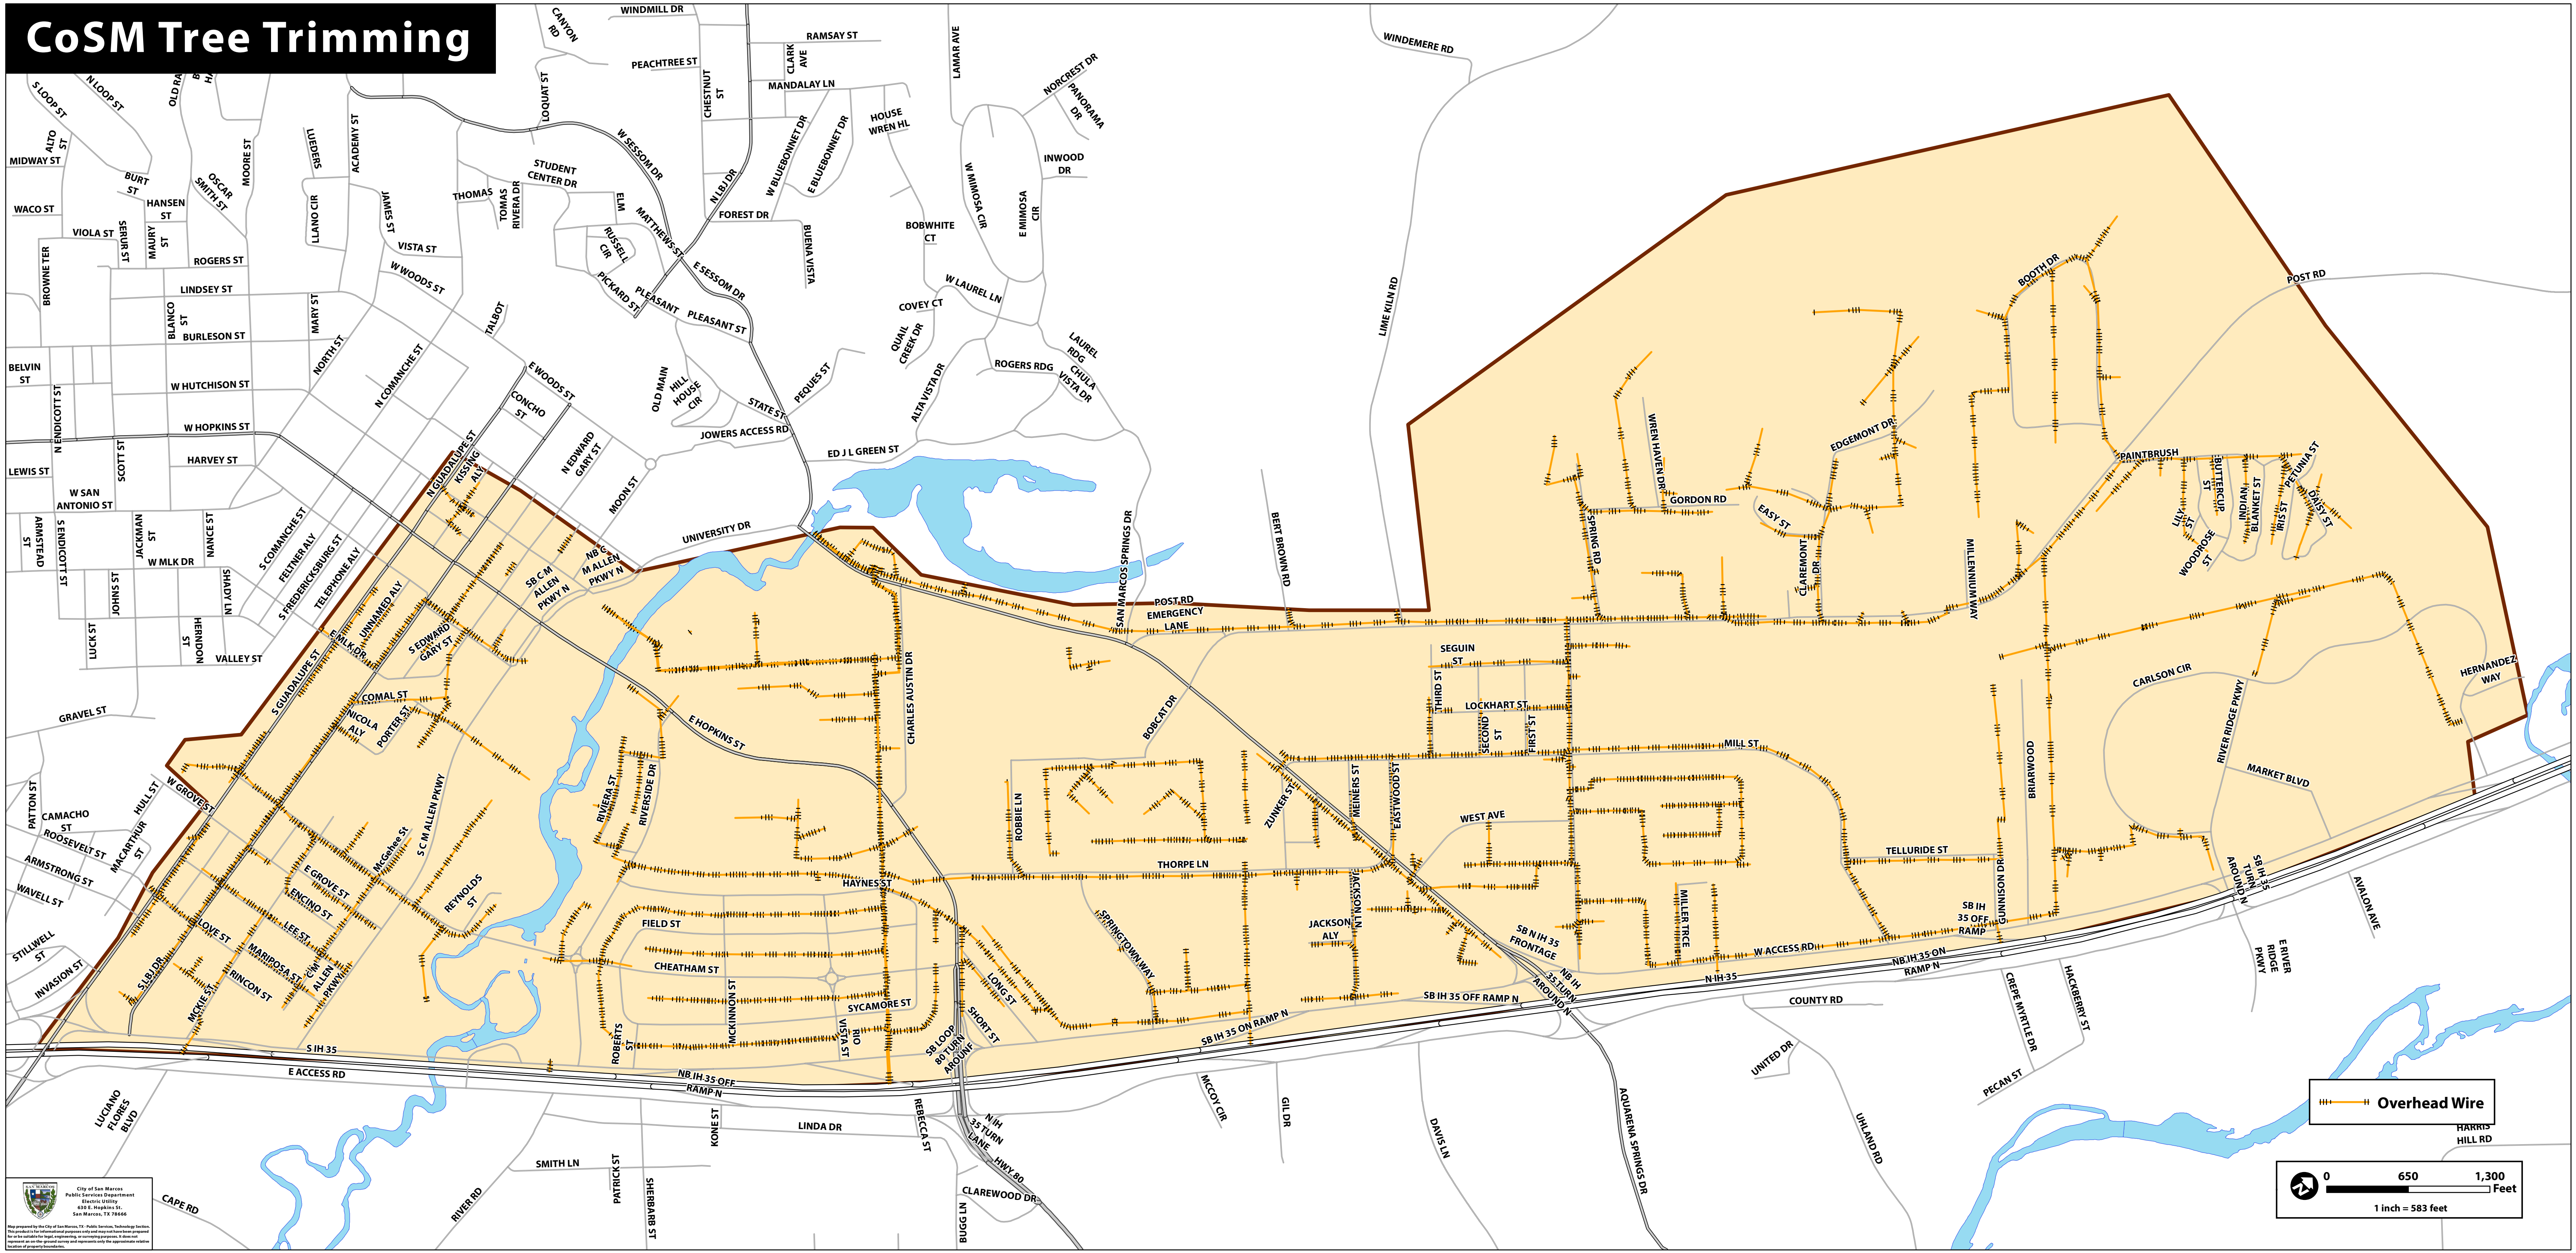

CoSM Tree Trimming

City of San Marcos
Public Services Department
Electric Utility
630 E. Hopkins St.
San Marcos, TX 78666

Overhead Wire

0 650 1,300
Feet
1 inch = 583 feet