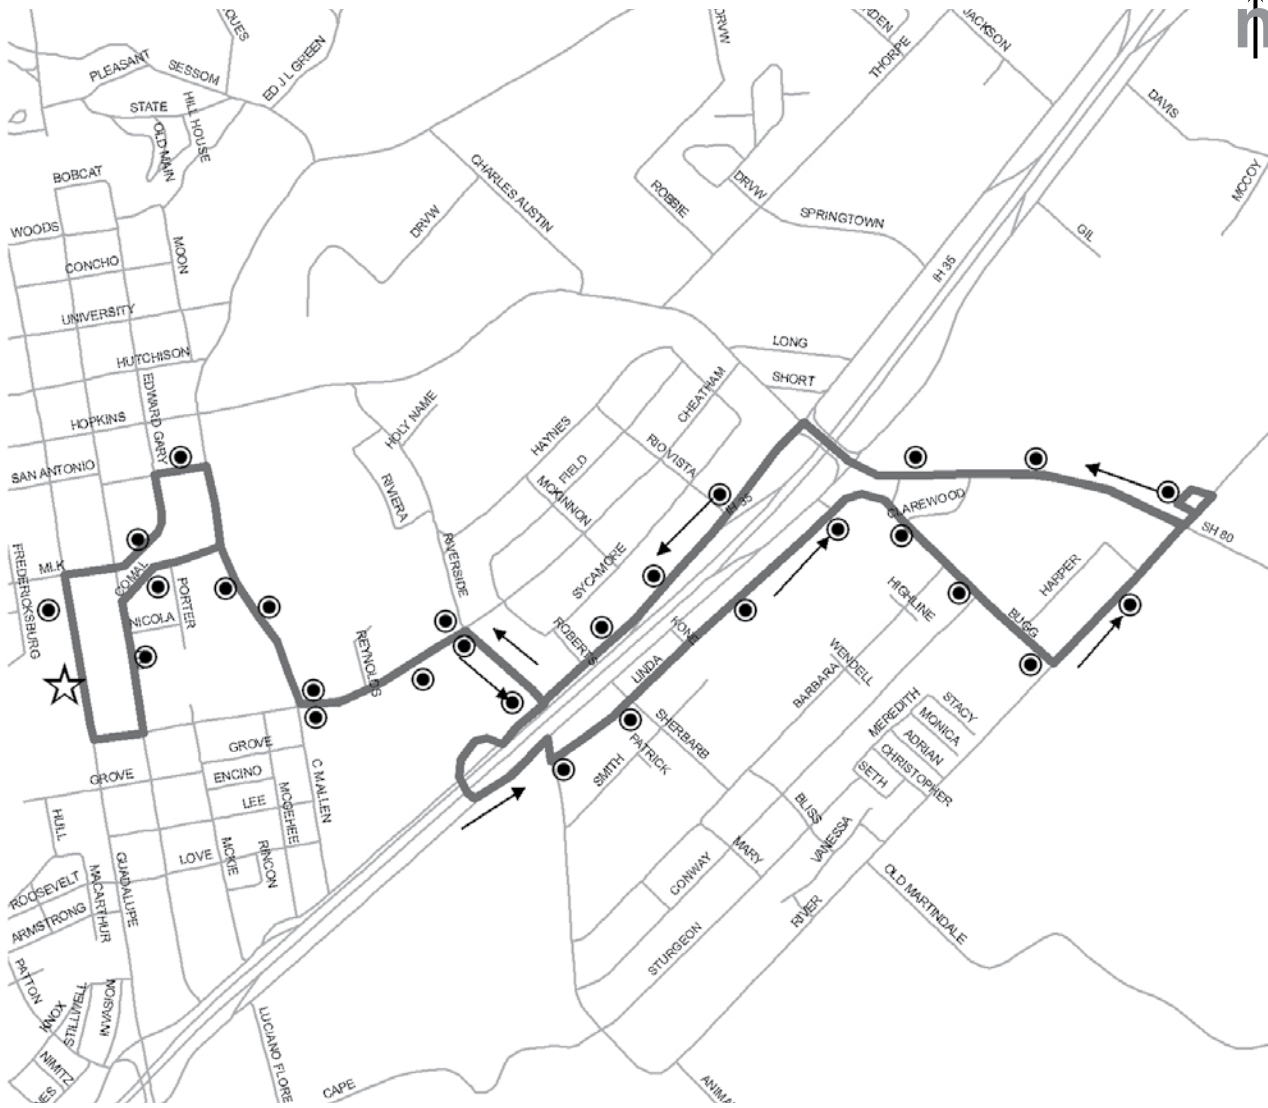

service to Playscape, Rio Vista Park, Wal-Mart, The Marketplace

4 marketplace

San Marcos Station	Linda Lane & River Road	Wal-Mart	IH-35 & Rio Vista	San Marcos Station
7:30 am	7:39 am	7:44 am	7:50 am	7:57 am
8:30 am	8:39 am	8:44 am	8:50 am	8:57 am
9:30 am	9:39 am	9:44 am	9:50 am	9:57 am
10:30 am	10:39 am	10:44 am	10:50 am	10:57 am
11:30 am	11:39 am	11:44 am	11:50 am	11:57 am
12:30 pm	12:39 pm	12:44 pm	12:50 pm	12:57 pm
1:30 pm	1:39 pm	1:44 pm	1:50 pm	1:57 pm
2:30 pm	2:39 pm	2:44 pm	2:50 pm	2:57 pm
3:30 pm	3:39 pm	3:44 pm	3:50 pm	3:57 pm
4:30 pm	4:39 pm	4:44 pm	4:50 pm	4:57 pm
5:30 pm	5:39 pm	5:44 pm	5:50 pm	5:57 pm

green line