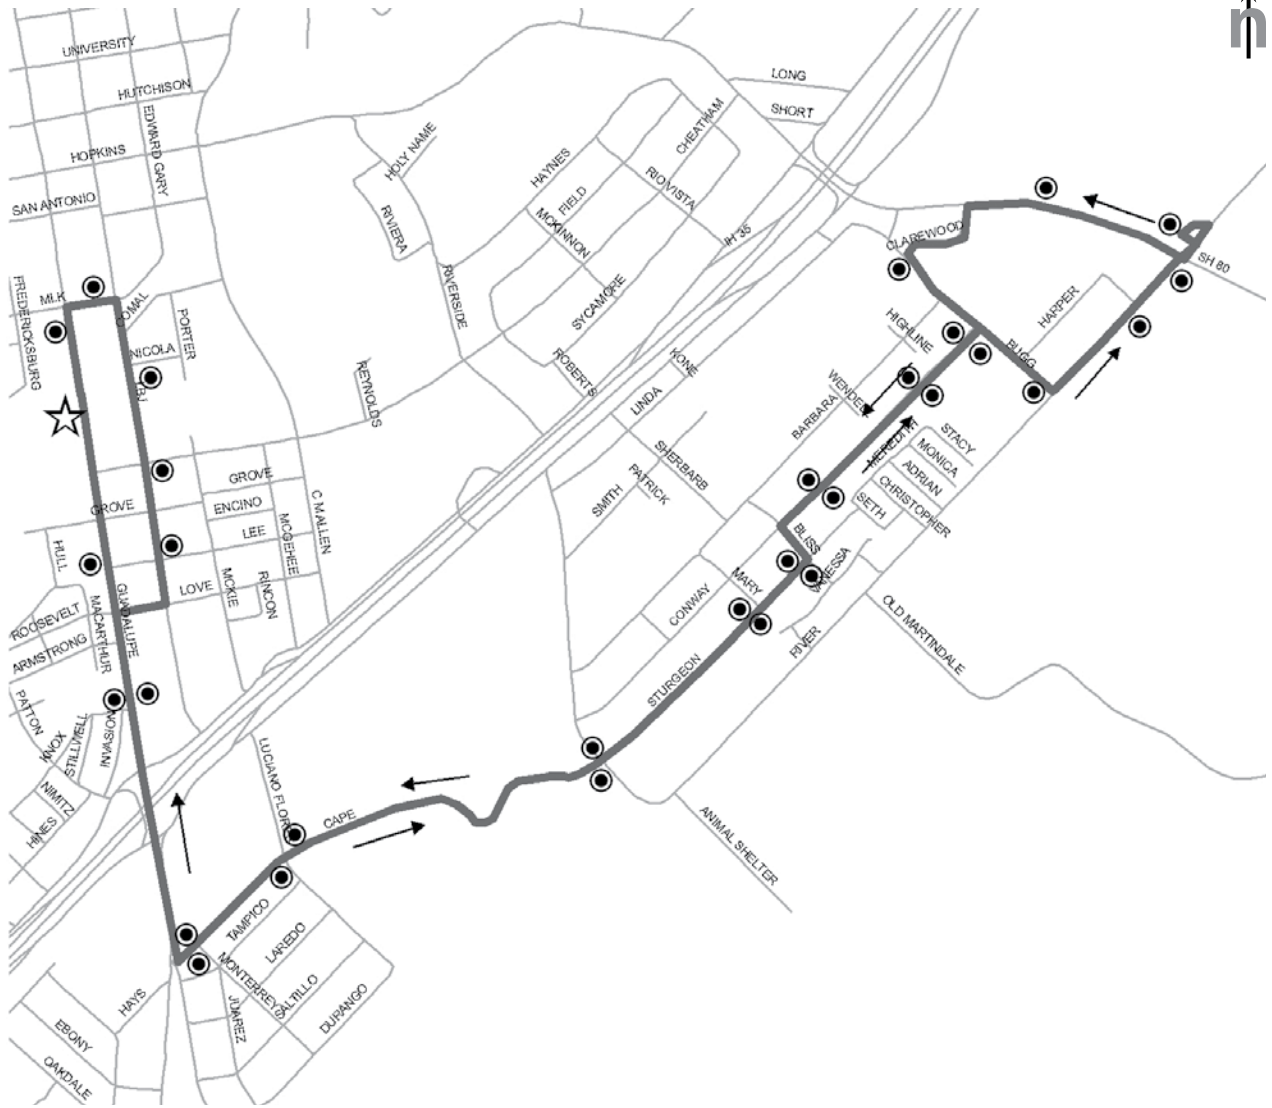

orange line

5 conway

service to CM Allen Homes, Wal-Mart, Clarewood Apts, Bonham School

San Marcos Station	Cape Road & Hwy 123 (outbound)	CM Allen Homes	Wal-Mart	CM Allen Homes	Cape Road & Hwy 123 (inbound)	San Marcos Station
7:00 am	7:05 am	7:08 am	7:13 am	7:18 am	7:21 am	7:27 am
8:00 am	8:05 am	8:08 am	8:13 am	8:18 am	8:21 am	8:27 am
9:00 am	9:05 am	9:08 am	9:13 am	9:18 am	9:21 am	9:27 am
10:00 am	10:05 am	10:08 am	10:13 am	10:18 am	10:21 am	10:27 am
11:00 am	11:05 am	11:08 am	11:13 am	11:18 am	11:21 am	11:27 am
12:00 pm	12:05 pm	12:08 pm	12:13 pm	12:18 pm	12:21 pm	12:27 pm
1:00 pm	1:05 pm	1:08 pm	1:13 pm	1:18 pm	1:21 pm	1:27 pm
2:00 pm	2:05 pm	2:08 pm	2:13 pm	2:18 pm	2:21 pm	2:27 pm
3:00 pm	3:05 pm	3:08 pm	3:13 pm	3:18 pm	3:21 pm	3:27 pm
4:00 pm	4:05 pm	4:08 pm	4:13 pm	4:18 pm	4:21 pm	4:27 pm
5:00 pm	5:05 pm	5:08 pm	5:13 pm	5:18 pm	5:21 pm	5:27 pm